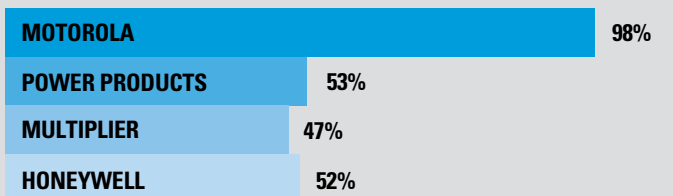

PROVEN TOUGH BATTERY TESTING PASS RATE

See www.motorolasolutions.com/proventough for details.

BATTERY

PMNN4440	Li-Ion 1600 mAh battery (IP67)

SINGLE-UNIT AND MULTI-UNIT CHARGERS

PMLN5196	Single-Unit Charger (Euro Switchmode Power Supply)
PMLN5195	Single-Unit Charger (UK Switchmode Power Supply)

PMLN5188²	IMPRES™ Single Unit Charger (Euro Switchmode Power Supply)
PMLN5194²	IMPRES Single-Unit Charger (UK Switchmode Power Supply)
WPLN4189²	IMPRES Multi-Unit Charger (Euro Power Supply)
WPLN4188²	IMPRES Multi-Unit Charger (UK Power Supply)
WPLN4194²	IMPRES Multi-Unit Charger with displays (Euro Power Supply)
WPLN4193²	IMPRES Multi-Unit Charger with displays (UK Power Supply)

¹ These audio accessories have been optimised to work with the Intelligent Audio feature.

² DP3441 does not offer IMPRES batteries, but can be charged in IMPRES chargers.