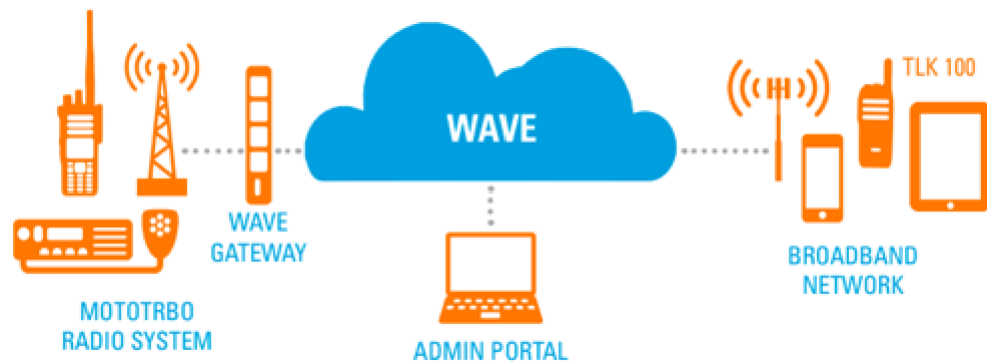

WAVE RADIO GATEWAY

WAVE RADIO GATEWAY

- WAVE Radio Gateway (WRG) software
 - Multiple concurrent voice paths
 - Ships fully loaded and ready to connect
 - Remote firmware updates
 - Connectivity to MOTOTRBO
 - Capacity Plus Single Site
 - Capacity Plus Multi Site
 - Capacity Max
 - Connect Plus