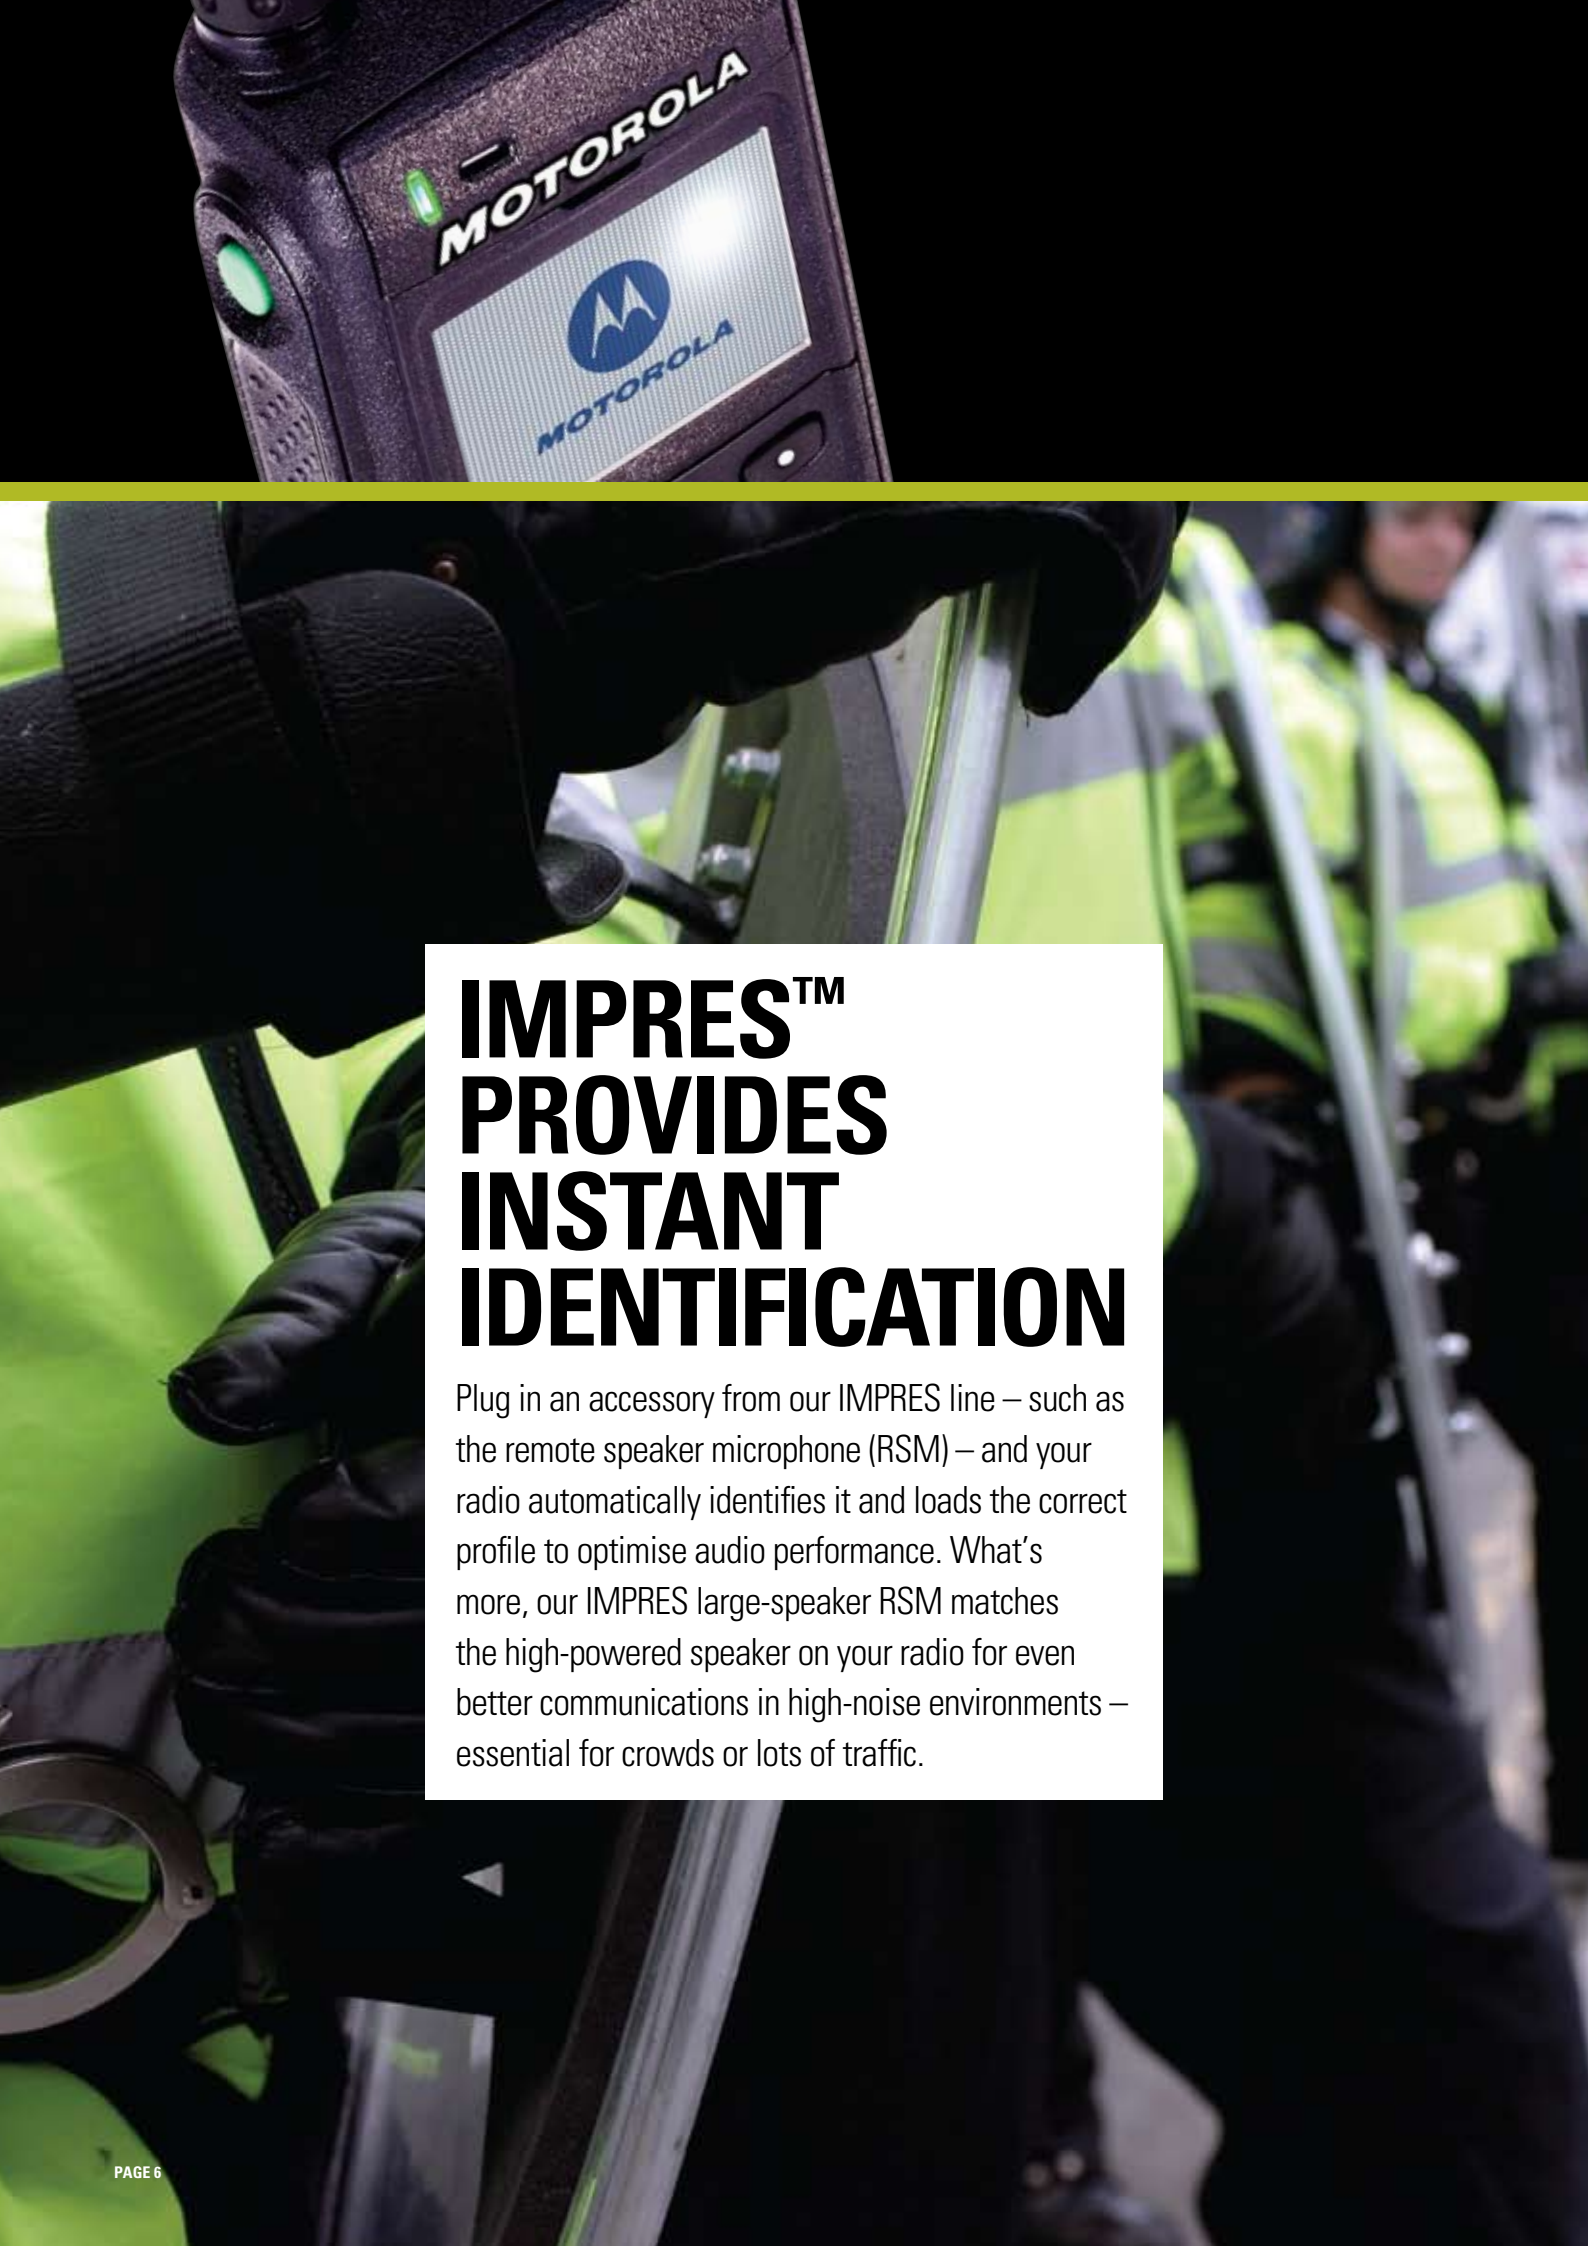

RSM ACCESSORIES

MDRLN4885
Receive-only covered earbud with coiled cord.

MDRLN4941
Receive-only earpiece with translucent tube and rubber eartip.

WADN4190
Receive-only flexible earpiece.

PMLN4620
D-Shell receive only earpiece.